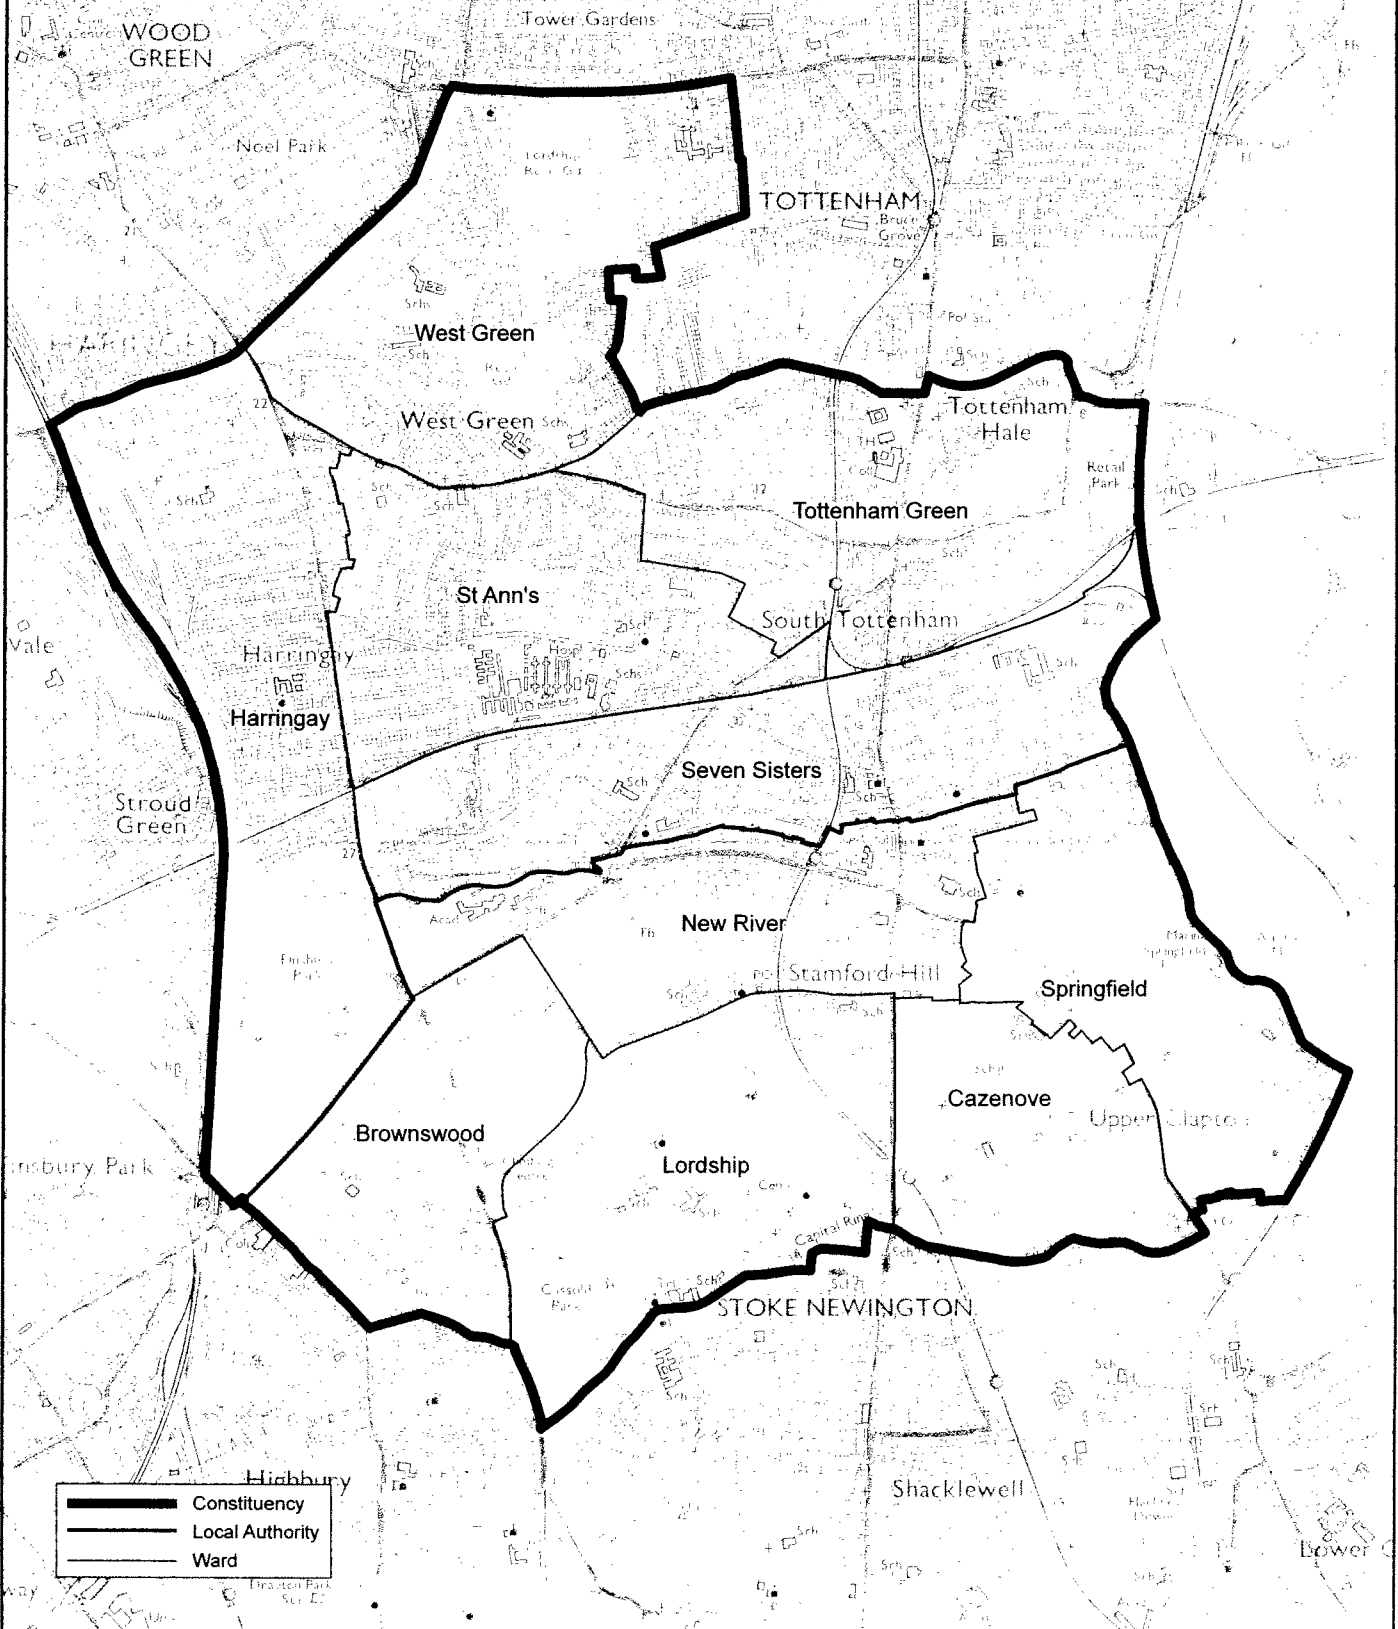

London Region

Boundary Commission for England
Revised Proposal

Hornsey and Wood Green BC Electorate 79,339

- Constituency
- Local Authority
- Ward

This mapping extract has been produced from Ordnance Survey's mapping data on behalf of the Boundary Commission for England © Crown copyright 2012.

London Region

Boundary Commission for England
Revised Proposal

Stamford Hill and South Tottenham BC Electorate 73,109

This mapping extract has been produced from Ordnance Survey's mapping data on behalf of the Boundary Commission for England © Crown copyright 2012.

Stamford Hill and South Tottenham BC

London Region

Boundary Commission for England
Revised Proposal

Edmonton and Tottenham Hale BC Electorate 76,786

This mapping extract has been produced from Ordnance Survey's mapping data on behalf of the Boundary Commission for England © Crown copyright 2012.