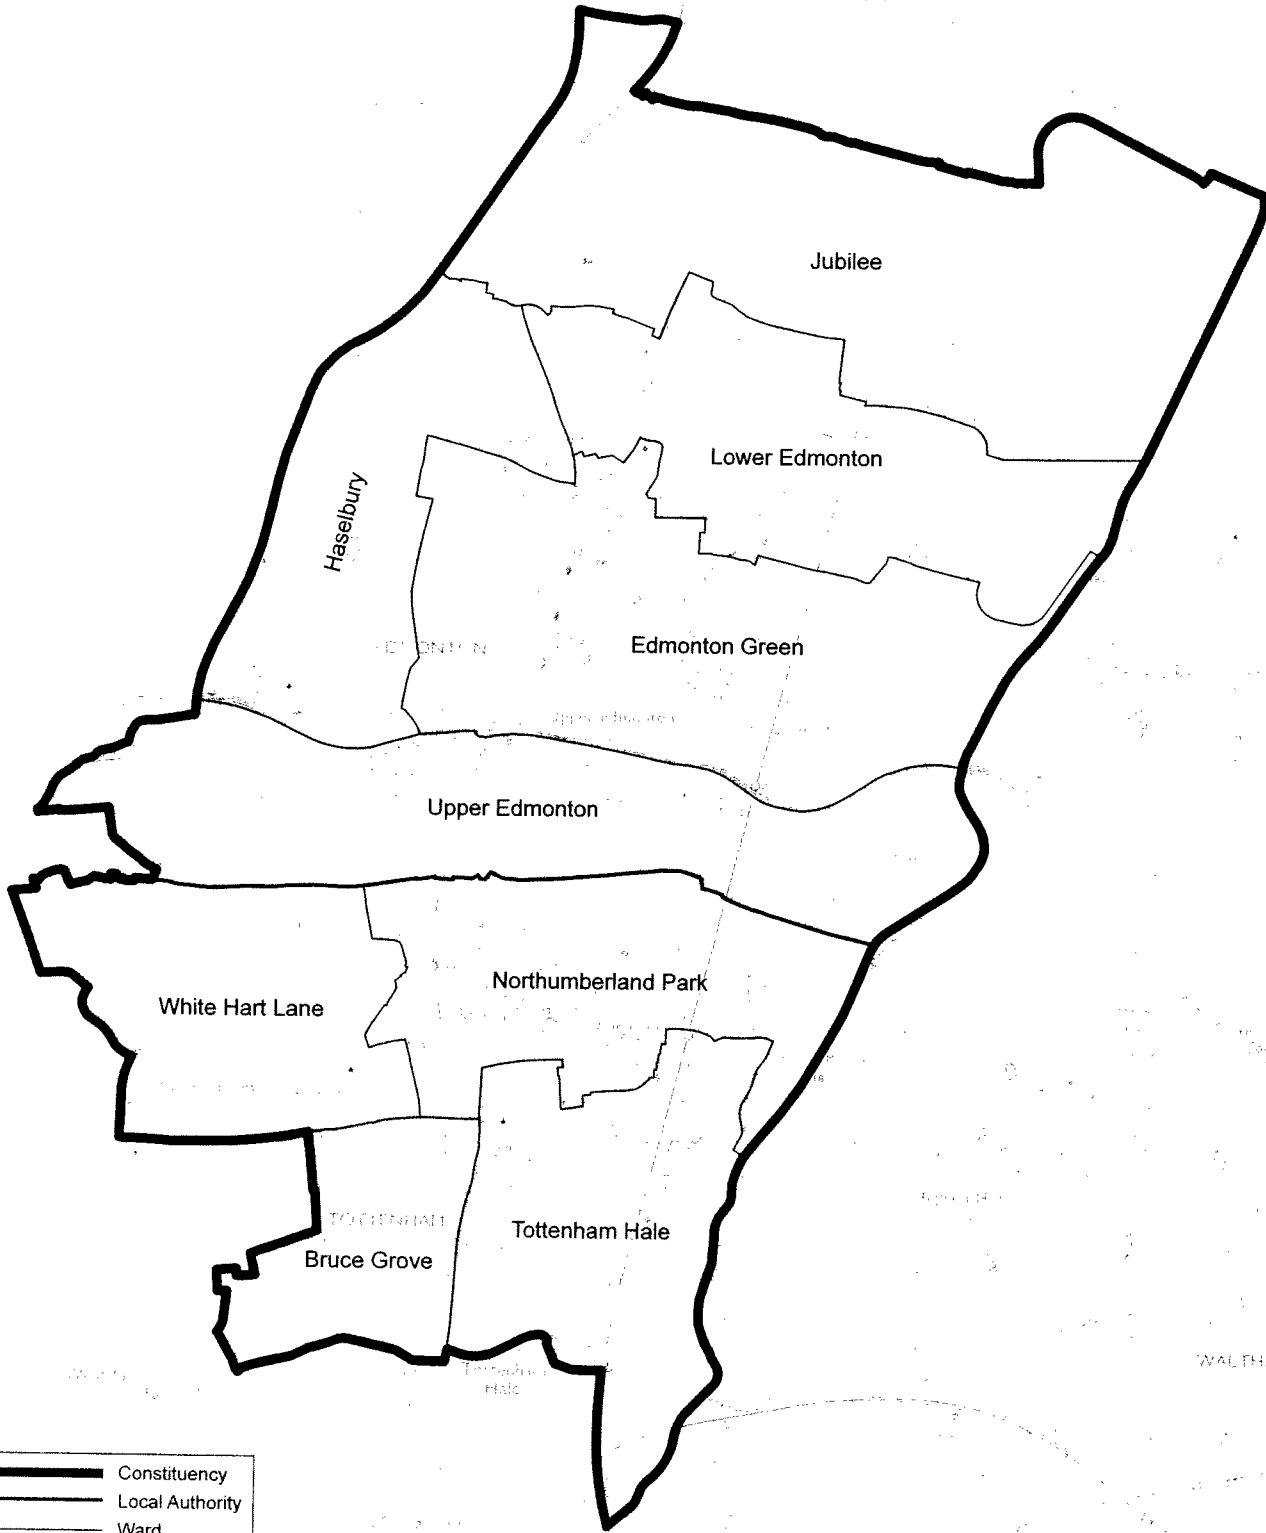

London Region

Boundary Commission for England
Revised Proposal

Hornsey and Wood Green BC Electorate 79,339

- Constituency
- Local Authority
- Ward

This mapping extract has been produced from Ordnance Survey's mapping data on behalf of the Boundary Commission for England © Crown copyright 2012.

London Region

Boundary Commission for England
Revised Proposal

Stamford Hill and South Tottenham BC Electorate 73,109

This mapping extract has been produced from Ordnance Survey's mapping data on behalf of the Boundary Commission for England © Crown copyright 2012.

Stamford Hill and South Tottenham BC

London Region

Boundary Commission for England
Revised Proposal

Edmonton and Tottenham Hale BC Electorate 76,786

This mapping extract has been produced from Ordnance Survey's mapping data on behalf of the Boundary Commission for England © Crown copyright 2012.