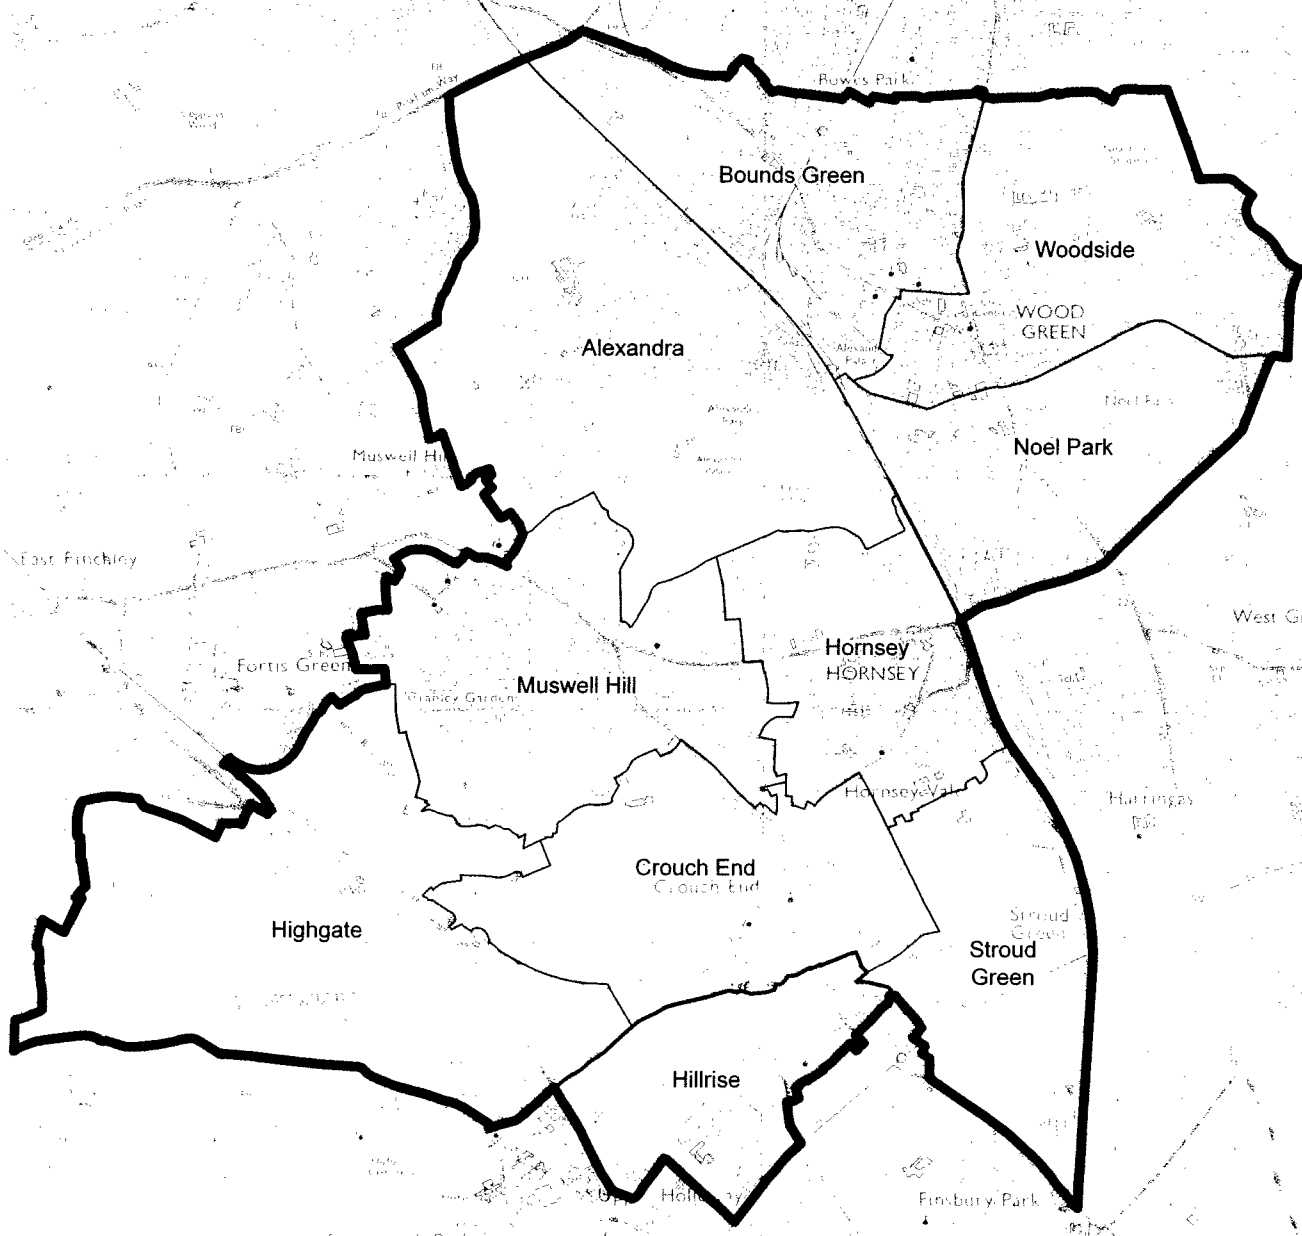

London Region

Boundary Commission for England
Revised Proposal

Hornsey and Wood Green BC Electorate 79,339

- Constituency
- Local Authority
- Ward

This mapping extract has been produced from Ordnance Survey's mapping data on behalf of the Boundary Commission for England © Crown copyright 2012.

London Region

Boundary Commission for England
Revised Proposal

Stamford Hill and South Tottenham BC Electorate 73,109

This mapping extract has been produced from Ordnance Survey's mapping data on behalf of the Boundary Commission for England © Crown copyright 2012.

Stamford Hill and South Tottenham BC

London Region

Boundary Commission for England
Revised Proposal

Edmonton and Tottenham Hale BC Electorate 76,786

This mapping extract has been produced from Ordnance Survey's mapping data on behalf of the Boundary Commission for England © Crown copyright 2012.